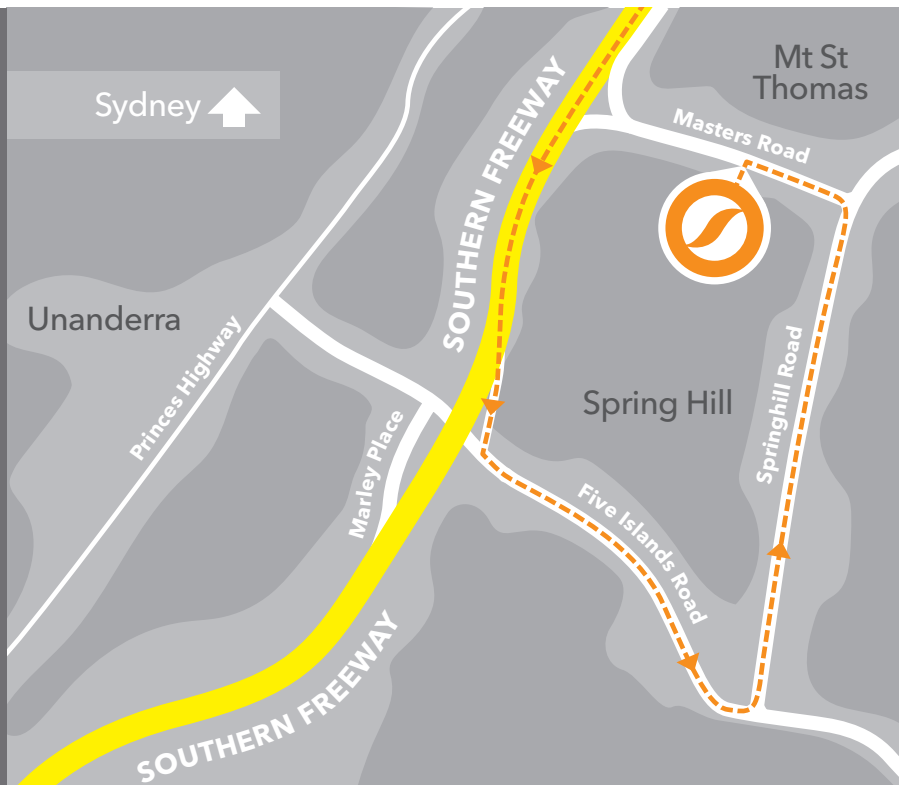

Directions to SCE Masters Road

Heading south

From the **Southern Freeway**, take the exit towards **Five Islands Road**.

Turn left at **Five Islands Road**.

Turn left at **Springhill Road**.

Slight left at **Masters Road**.

Turn left into **SCE**. **PLEASE INDICATE EARLY TO TURN SAFELY INTO THE SCE DRIVEWAY.**

Proceed to visitor parking in front of reception.

Heading north

From the **Southern Freeway**, take the exit onto **Marley Place**.

Turn right at **Five Islands Road**.

Turn left at **Springhill Road**.

Slight left at **Masters Road**.

Turn left into **SCE**. **PLEASE INDICATE EARLY TO TURN SAFELY INTO THE SCE DRIVEWAY.**

Proceed to visitor parking in front of reception.